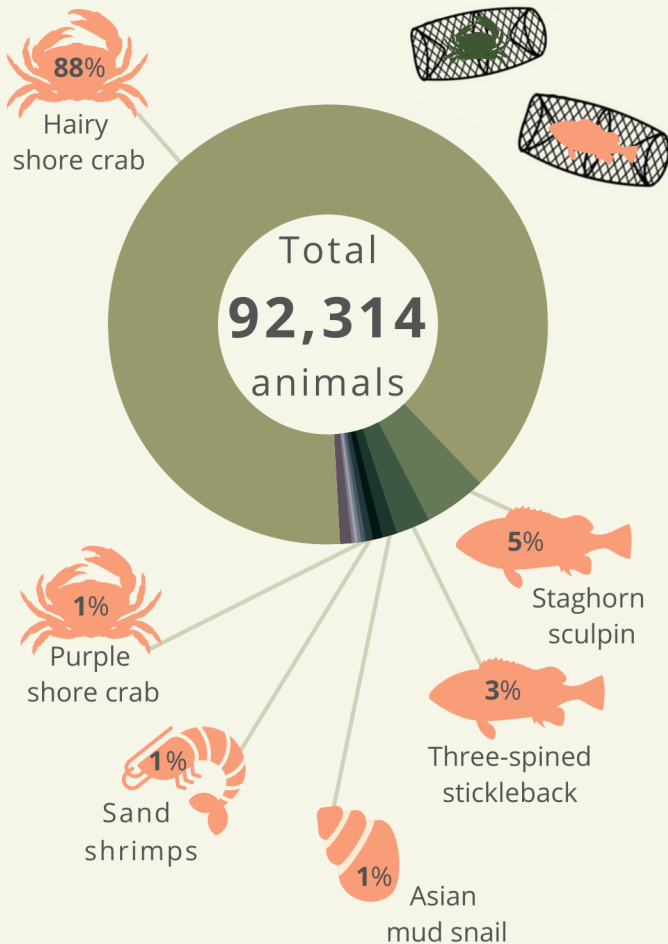

# CRAB TEAM 2022 INLAND

European Green Crab & Pocket Estuary Monitoring

WSG Green Crab
 @WAGreenCrab
 [wsg.washington.edu/crabteam](http://wsg.washington.edu/crabteam)

## Survey Effort

331 m<sup>2</sup> of habitat  
20,539 Crustacean molts  
2,022 Trap sets

## Trap Catch

39 Species observed  
42,695 Trap soak hours

## European Green Crab

Detected during monthly monitoring

5 Total Crabs