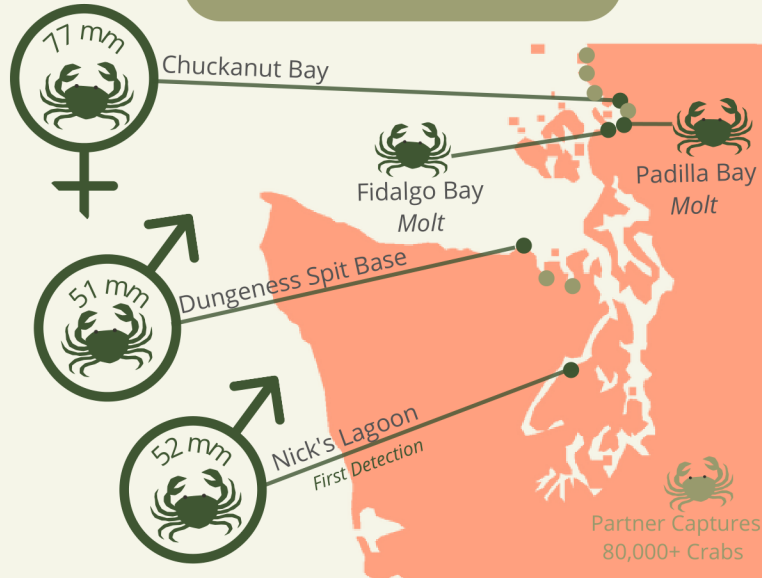

## Survey Effort

331 m<sup>2</sup> of habitat  
20,539 Crustacean molts  
2,022 Trap sets

## Trap Catch

39 Species observed  
42,695 Trap soak hours

## European Green Crab

Detected during monthly monitoring

5 Total Crabs