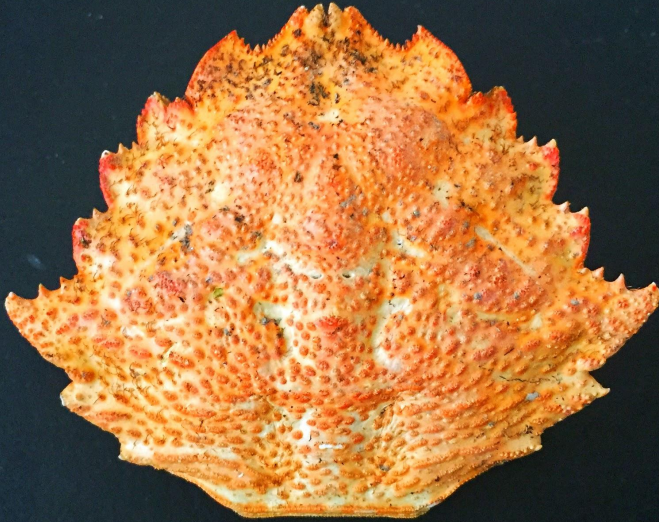

Pick the hairy helmet crab (TECH)

A.

B.

European green crab (CAMA)

A.

Correct Answer: B

Two features in this photo distinguish the hairy helmet crab (TECH) from the European green crab (CAMA):

1. The green crab carapace is pentagon shaped, while a hairy helmet crab carapace is diamond shaped.
2. Hairy helmet crab has 6 marginal teeth (widest at the 5th) while the green crab only has 5 and is widest at the last tooth.
3. The hairy helmet crab is covered with bristles and bumps, even on the carapace. Green crab have some fine hairs on their legs, but a smooth carapace and shell overall.

B.

Correct Answer: A

Two features in this photo distinguish the hairy helmet crab (TECH) from the spider crab (SPID):

1. The hairy helmet crab is covered in hairs on its carapace, legs, and claws (even if hairs not present on a molt, the carapace is still very bumpy).
2. The spider crab is longer from front to back than it is wide with a very pronounced rostrum that protrudes far between the eyes, while the hairy helmet crab, though diamond shaped, is still wider than it is long.

Pick the hairy helmet crab (TECH)

A.

B.

Hairy helmet crab (TECH)

A.

Correct Answer: A

Two features in this photo distinguish the hairy helmet crab (TECH) from the European green crab (CAMA):

1. The hairy helmet crab has 6 distinct marginal teeth and is widest at the 5th while the green crab just has 5 marginal teeth.
2. The green crab is a pentagon shape while the hairy helmet crab is a diamond shape.