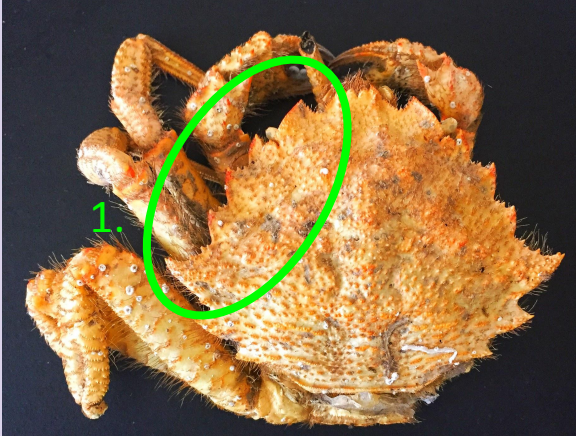

Pick the hairy helmet crab (TECH)

A.

B.

European green crab (CAMA)

A.

Correct Answer: B

Two features in this photo distinguish the hairy helmet crab (TECH) from the European green crab (CAMA):

1. The green crab carapace is pentagon shaped, while a hairy helmet crab carapace is diamond shaped.
2. Hairy helmet crab has 6 marginal teeth (widest at the 5th) while the green crab only has 5 and is widest at the last tooth.
3. The hairy helmet crab is covered with bristles and bumps, even on the carapace. Green crab have some fine hairs on their legs, but a smooth carapace and shell overall.

Hairy helmet crab (TECH)

B.

Pick the hairy helmet crab (TECH)

A.

B.

Hairy helmet crab (TECH)

A.

Spider crab (SPID)

B.

Correct Answer: A

Two features in this photo distinguish the hairy helmet crab (TECH) from the spider crab (SPID):

1. The hairy helmet crab is covered in hairs on its carapace, legs, and claws (even if hairs not present on a molt, the carapace is still very bumpy).
2. The spider crab is longer from front to back than it is wide with a very pronounced rostrum that protrudes far between the eyes, while the hairy helmet crab, though diamond shaped, is still wider than it is long.

Pick the hairy helmet crab (TECH)

A.

B.

Hairy helmet crab (TECH)

A.

Correct Answer: A

Two features in this photo distinguish the hairy helmet crab (TECH) from the European green crab (CAMA):

1. The hairy helmet crab has 6 distinct marginal teeth and is widest at the 5th while the green crab just has 5 marginal teeth.
2. The green crab is a pentagon shape while the hairy helmet crab is a diamond shape.