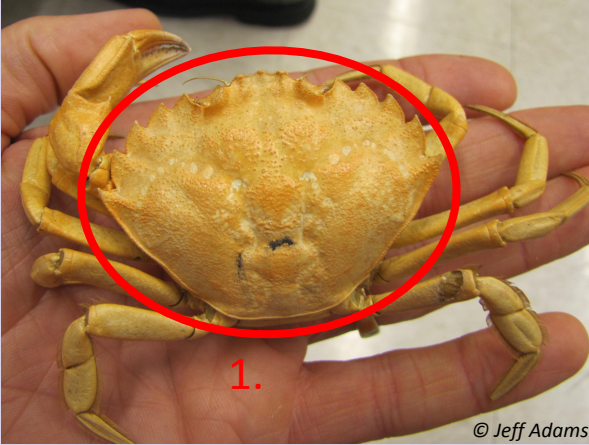

Pick the hairy helmet crab (TECH)

A.

B.

European green crab (CAMA)

A.

Correct Answer: B

Two features in this photo distinguish the hairy helmet crab (TECH) from the European green crab (CAMA):

1. The green crab carapace is pentagon shaped, while a hairy helmet crab carapace is diamond shaped.
2. Hairy helmet crab has 6 marginal teeth (widest at the 5th) while the green crab only has 5 and is widest at the last tooth.
3. The hairy helmet crab is covered with bristles and bumps, even on the carapace. Green crab have some fine hairs on their legs, but a smooth carapace and shell overall.

Hairy helmet crab (TECH)

B.

Pick the hairy helmet crab (TECH)

A.

B.

Hairy helmet crab (TECH)

A.

Spider crab (SPID)

B.

Correct Answer: A

Two features in this photo distinguish the hairy helmet crab (TECH) from the spider crab (SPID):

1. The hairy helmet crab is covered in hairs on its carapace, legs, and claws (even if hairs not present on a molt, the carapace is still very bumpy).
2. The spider crab is longer from front to back than it is wide with a very pronounced rostrum that protrudes far between the eyes, while the hairy helmet crab, though diamond shaped, is still wider than it is long.

Two features in this photo distinguish the hairy helmet crab (TECH) from the spider crab (SPID):

1. The spider crab has an extremely pronounced rostrum, sticking out far beyond the eyes, which is a main distinguishing feature.
2. The spider crab's walking legs are also particularly slender compared to the hairy helmet crab.
3. The hairy helmet crab is very bumpy/covered in bristles all over its body - carapace, walking legs, claws.