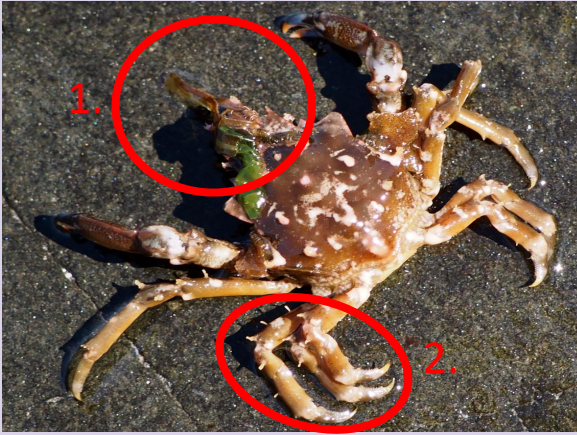

B.

Correct Answer: A

Two features in this photo distinguish the hairy helmet crab (TECH) from the spider crab (SPID):

1. The hairy helmet crab is covered in hairs on its carapace, legs, and claws (even if hairs not present on a molt, the carapace is still very bumpy).
2. The spider crab is longer from front to back than it is wide with a very pronounced rostrum that protrudes far between the eyes, while the hairy helmet crab, though diamond shaped, is still wider than it is long.

Pick the hairy helmet crab (TECH)

A.

B.

Hairy helmet crab (TECH)

A.

Correct Answer: A

Two features in this photo distinguish the hairy helmet crab (TECH) from the European green crab (CAMA):

1. The hairy helmet crab has 6 distinct marginal teeth and is widest at the 5th while the green crab just has 5 marginal teeth.
2. The green crab is a pentagon shape while the hairy helmet crab is a diamond shape.

European green crab (CAMA)

B.

Pick the hairy helmet crab (TECH)

A.

B.

Spider crab (SPID)

A.

X

Two features in this photo distinguish the hairy helmet crab (TECH) from the spider crab (SPID):

1. The spider crab has an extremely pronounced rostrum, sticking out far beyond the eyes, which is a main distinguishing feature.
2. The spider crab's walking legs are also particularly slender compared to the hairy helmet crab.
3. The hairy helmet crab is very bumpy/covered in bristles all over its body - carapace, walking legs, claws.