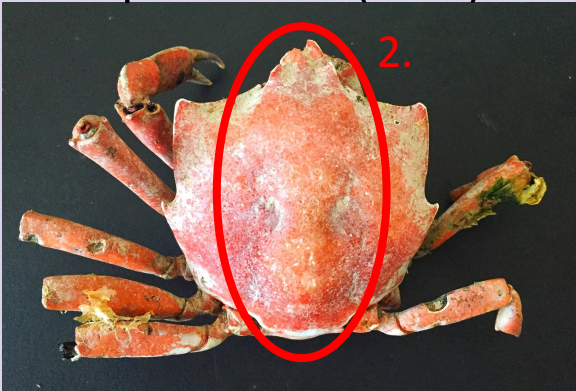

Pick the hairy helmet crab (TECH)

A.

B.

European green crab (CAMA)

A.

Correct Answer: B

Two features in this photo distinguish the hairy helmet crab (TECH) from the European green crab (CAMA):

1. The green crab carapace is pentagon shaped, while a hairy helmet crab carapace is diamond shaped.
2. Hairy helmet crab has 6 marginal teeth (widest at the 5th) while the green crab only has 5 and is widest at the last tooth.
3. The hairy helmet crab is covered with bristles and bumps, even on the carapace. Green crab have some fine hairs on their legs, but a smooth carapace and shell overall.

Hairy helmet crab (TECH)

B.

Pick the hairy helmet crab (TECH)

A.

B.

Hairy helmet crab (TECH)

A.

Spider crab (SPID)

B.

Correct Answer: A

Two features in this photo distinguish the hairy helmet crab (TECH) from the spider crab (SPID):

1. The hairy helmet crab is covered in hairs on its carapace, legs, and claws (even if hairs not present on a molt, the carapace is still very bumpy).
2. The spider crab is longer from front to back than it is wide with a very pronounced rostrum that protrudes far between the eyes, while the hairy helmet crab, though diamond shaped, is still wider than it is long.

Pick the hairy helmet crab (TECH)

A.

B.

Hairy helmet crab (TECH)

A.

Correct Answer: A

Two features in this photo distinguish the hairy helmet crab (TECH) from the European green crab (CAMA):

1. The hairy helmet crab has 6 distinct marginal teeth and is widest at the 5th while the green crab just has 5 marginal teeth.
2. The green crab is a pentagon shape while the hairy helmet crab is a diamond shape.